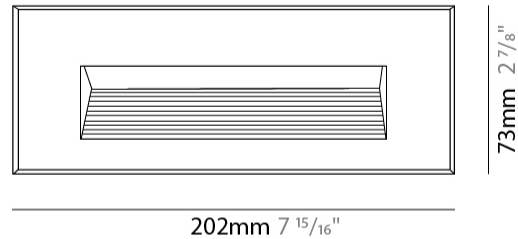

GENERAL

Series: New Green
Subseries: New Green M
Brand: Side
Division: Exterior
Mounting Type: Recessed
Mounting Location: Wall
Subcategory: Step Light

PHYSICAL

Shape: Rectangle
Length (mm): 202
Length (in): 7 ¹⁵/₁₆
Width (mm): 73
Width (in): 2 ⁷/₈
Height (mm): 65
Height (in): 2 ⁹/₁₆
Min. Recessing Depth (mm): 70
Min. Recessing Depth (in): 2 ³/₄
Light Distribution: Asymmetric
Weight (kg): 0.8
Weight (lbs): 1.76
Diffuser: Clear tempered glass
Gasket: Silicone rubber
Fixture Finish: WHI / BLK / GRY
Fixture Material: Aluminum Die Cast

ELECTRICAL

Lamp Type: LED (Zhaga Standard)
Input Wattage (W): 3.65
Total Output Wattage (W): 2.97
Dimming: Non-Dimmable
Driver Included: No
Driver Location: Remote
Driver Type: Constant Current - 120Vac
Driver Class: Class 2
Input Voltage (V): 120 - 277
Constant Current (mA): 350
Upon Request: 0-10Vdc dimming / Phase dimming 120Vac / Non-dimming 120/277Vac

LED

Color Temperature (°K): 3000 / 4000
Max. Delivered Lumen (lm): 195.7 / 204.4
Nominal Lumen (lm): 450 / 470
CRI: >90 CRI
Lamp Life (hrs): 50000

OPTICAL

Optic°: Asymmetrical

RATINGS AND CERTIFICATIONS

Certified By: Certified for North American Standards
IP rating: IP65
IK Rating: IK07

PROJECT
TYPE
SPECIFIER
QUANTITY
DATE