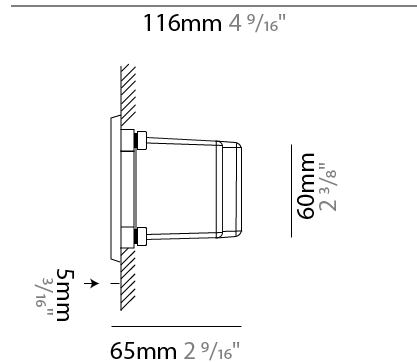

base number   Color   Finish
Temperature   Options

1. To build a product code in our configurator select the specify button on the base model # product page
2. To build a manual product code on this datasheet choose from the options listed below in blue font and add the suffix to the base model #

GENERAL

Series: New Green
Subseries: New Green XS
Brand: Side
Division: Exterior
Mounting Type: Recessed
Mounting Location: Wall
Subcategory: Step Light

PHYSICAL

Shape: Rectangle
Length (mm): 116
Length (in): 4 ⁹/₁₆
Width (mm): 73
Width (in): 2 ⁷/₈
Depth (mm): 65
Depth (in): 2 ⁹/₁₆
Light Distribution: Asymmetric
Weight (kg): 0.4
Weight (lbs): 0.88
Diffuser: Clear tempered glass
Gasket: Silicon rubber
Fixture Finish: WHI / BLK / GRY
Fixture Material: Aluminum Die Cast

ELECTRICAL

Lamp Type: LED (Zhaga Standard)
Input Wattage (W): 2
Total Output Wattage (W): 1.05
Dimming: Non-Dimmable
Driver Included: No
Driver Location: Remote
Driver Type: Constant Current - Universal
Driver Class: Class 2
Input Voltage (V): 120 - 277
Constant Current (MA): 350
Upon Request: 0-10Vdc dimming / Phase dimming 120Vac

LED

Color Temperature (°K): 3000 / 4000
Max. Delivered Lumen (lm): 103.7 / 116.6
Nominal Lumen (lm): 240 / 270
CRI: >90 CRI
Lamp Life (hrs): 50000

OPTICAL

Optic°: Asymmetrical

RATINGS AND CERTIFICATIONS

Certified By: Certified for North American Standards
IP rating: IP65
IK Rating: IK07

PROJECT
TYPE
SPECIFIER
QUANTITY
DATE

2.2kg / 4.85 lbs