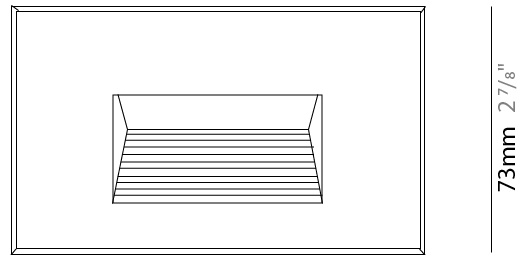

base number   Color   Finish
Temperature   Options

1. To build a product code in our configurator select the specify button on the base model # product page
2. To build a manual product code on this datasheet choose from the options listed below in blue font and add the suffix to the base model #

GENERAL

Series: New Green
Subseries: New Green XS
Brand: Side
Division: Exterior
Mounting Type: Recessed
Mounting Location: Wall
Subcategory: Step Light

PHYSICAL

Shape: Rectangle
Length (mm): 116
Length (in): 4 ⁹/₁₆
Width (mm): 73
Width (in): 2 ⁷/₈
Depth (mm): 65
Depth (in): 2 ⁹/₁₆
Light Distribution: Asymmetric
Weight (kg): 0.4
Weight (lbs): 0.88
Diffuser: Clear tempered glass
Gasket: Silicon rubber
Fixture Finish: WHI / BLK / GRY
Fixture Material: Aluminum Die Cast

ELECTRICAL

Lamp Type: LED (Zhaga Standard)
Input Wattage (W): 2
Total Output Wattage (W): 1.05
Dimming: Non-Dimmable
Driver Included: No
Driver Location: Remote
Driver Type: Constant Current - Universal
Driver Class: Class 2
Input Voltage (V): 120 - 277
Constant Current (MA): 350
Upon Request: 0-10Vdc dimming / Phase dimming 120Vac

LED

Color Temperature (°K): 3000 / 4000
Max. Delivered Lumen (lm): 103.7 / 116.6
Nominal Lumen (lm): 240 / 270
CRI: >90 CRI
Lamp Life (hrs): 50000

OPTICAL

Optic°: Asymmetrical

RATINGS AND CERTIFICATIONS

Certified By: Certified for North American Standards
IP rating: IP65
IK Rating: IK07

PROJECT
TYPE
SPECIFIER
QUANTITY
DATE

2.2kg / 4.85 lbs