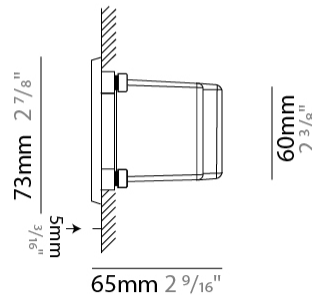

GENERAL

Series: New Green
Subseries: New Green M
Brand: Side
Division: Exterior
Mounting Type: Recessed
Mounting Location: Wall
Subcategory: Step Light

PHYSICAL

Shape: Rectangle
Length (mm): 202
Length (in): 7 ¹⁵/₁₆
Width (mm): 73
Width (in): 2 ⁷/₈
Height (mm): 65
Height (in): 2 ⁹/₁₆
Min. Recessing Depth (mm): 70
Min. Recessing Depth (in): 2 ³/₄
Light Distribution: Asymmetric
Weight (kg): 0.8
Weight (lbs): 1.76
Diffuser: Clear tempered glass
Gasket: Silicone rubber
Fixture Finish: WHI / BLK / GRY
Fixture Material: Aluminum Die Cast

ELECTRICAL

Lamp Type: LED (Zhaga Standard)
Input Wattage (W): 3.65
Total Output Wattage (W): 2.97
Dimming: Non-Dimmable
Driver Included: No
Driver Location: Remote
Driver Type: Constant Current - 120Vac
Driver Class: Class 2
Input Voltage (V): 120 - 277
Constant Current (mA): 350
Upon Request: 0-10Vdc dimming / Phase dimming 120Vac / Non-dimming 120/277Vac

LED

Color Temperature (°K): 3000 / 4000
Max. Delivered Lumen (lm): 195.7 / 204.4
Nominal Lumen (lm): 450 / 470
CRI: >90 CRI
Lamp Life (hrs): 50000

OPTICAL

Optic°: Asymmetrical

RATINGS AND CERTIFICATIONS

Certified By: Certified for North American Standards
IP rating: IP65
IK Rating: IK07

PROJECT
TYPE
SPECIFIER
QUANTITY
DATE