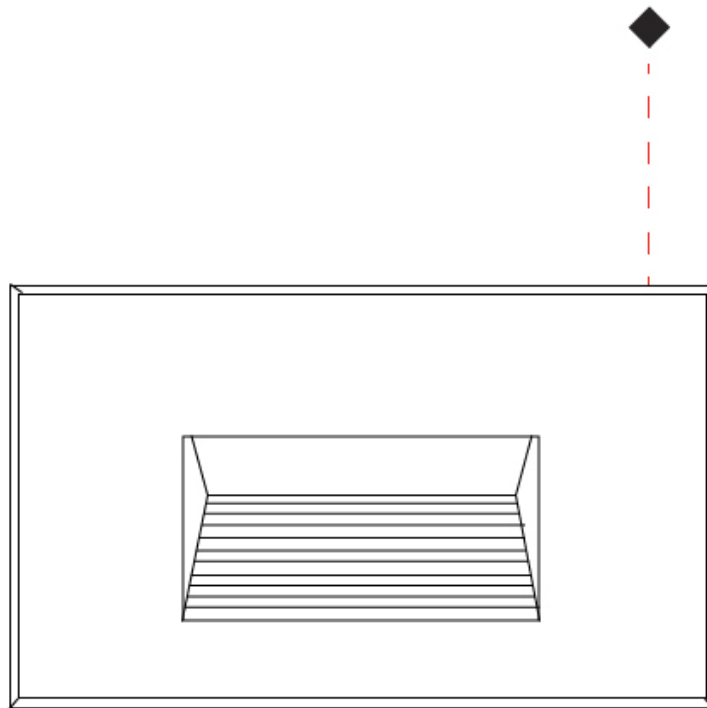

NEW GREEN XS RECESSED

E10R0035-

PROJECT

TYPE

SPECIFIER

QUANTITY

DATE